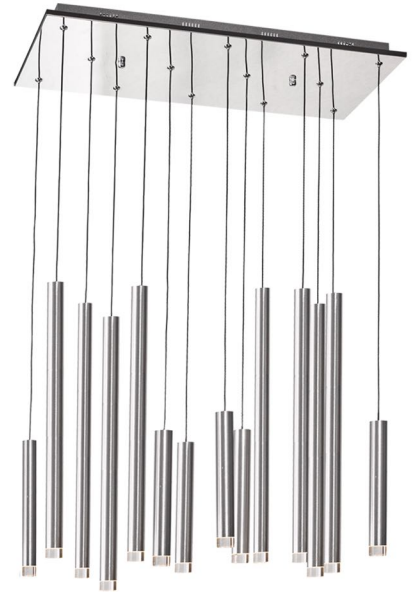

Floor & Table Lamps

AC7084SA
AC7084BK

AC7084CO

1.5"D. x 20" BH.
(95" OAL)
4W LED
\$109

Black, Copper, Satin Aluminum

AC7099SA
27.5"L. x 11.75"W.
(118" OAL) LED
\$749

AC7085MU
35"L. x 6"W. x 20" BH.
(95" OAL) LED
(In Scene) **\$359**