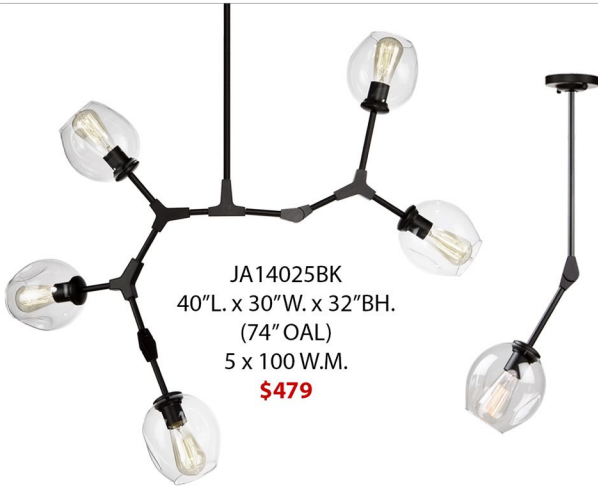

AC7989
 39.5"L. x 7.5"W. x 25.5"BH.
 9 Light - 45W LED **\$589**

AC7980
 19.75"D. x 4"H.
 10 Light - 30W LED
\$299

Chrome Plated

Proudly Canadian

SC13274PN
12"D. x 14.5"BH.
1 x 60 W.M.
\$249

SC13223BK
35.5"L. x 16"W. x 20.5"BH.
7 x 60 W.C. **\$459**

SC13265CH
39.5"L. x 11"W.
(120" OAL.)
97W LED
\$799

SC13078
18"D. x 28"BH.
8 x 60 W.C.
\$379

Steven
SABADOS

"Timeless, Fresh & Fabulous"

JA14025BK
40"L. x 30"W. x 32"BH.
(74" OAL)
5 x 100 W.M.
\$479

JA14020BK
6.25"D. x 12"BH.
(54" OAL)
1 x 100 W.M.
\$119