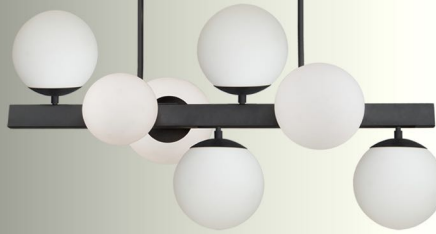

AC7989
 39.5"L. x 7.5"W. x 25.5"BH.
 9 Light - 45W LED **\$589**

AC7980
 19.75"D. x 4"H.
 10 Light - 30W LED
\$299

Chrome Plated

Proudly Canadian

SC13274PN
12"D. x 14.5"BH.
1 x 60 W.M.
\$249

SC13223BK
35.5"L. x 16"W. x 20.5"BH.
7 x 60 W.C. **\$459**