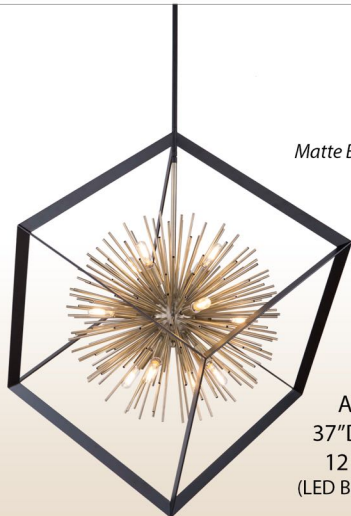

* Shown in Harvest Brass
Also available in Polished Nickel

AC11114
24"D. x 26" BH. (68" OAL)
4 x 60 W.M.
\$499
*

Proudly Canadian

AC11251NB
9"D. x 13.25" BH.
3 x 100 W.M.
\$109
(Semi Flush)

AC11254NB
33.5"L. x 5.5"W. x 13" BH.
8 x 100 W.M. **\$199**

In Scene
AC11252NB
10"D. x 20" BH.
6 x 100 W.M.
\$159

COVER FEATURE MODEL

Matte Black & Satin Brass

AC11442
20.5"D. x 13.25"H.
3 x 60 W.C.
(Flush Mount)
(LED Bulbs Included)
\$339

AC11441
37"D. x 38" BH.
12 x 60 W.C.
(LED Bulbs Included)
\$839