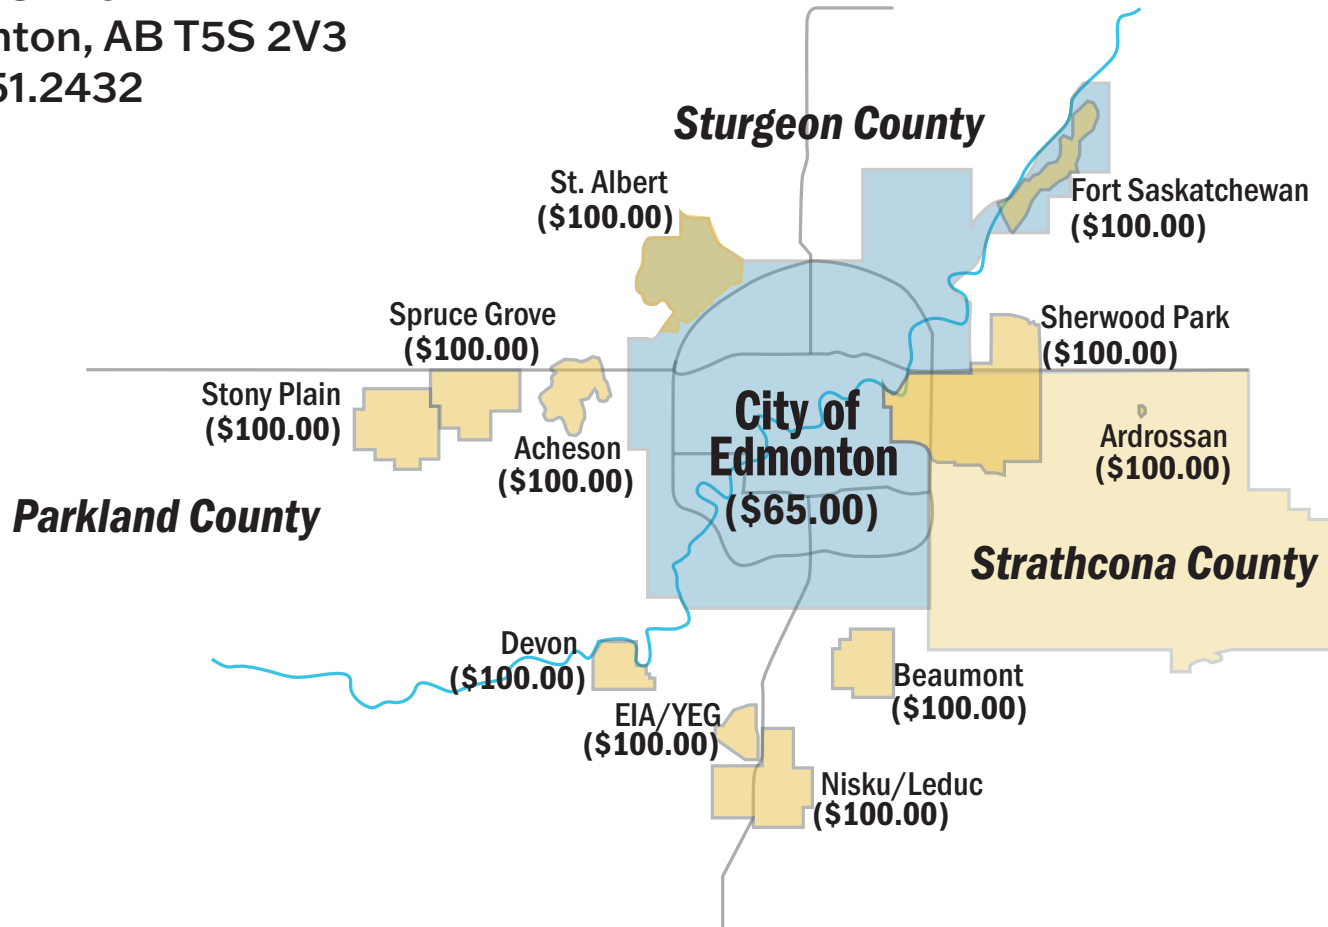

SHOWROOM DELIVERY MAP

Delivery Charges for Edmonton & Area*

17111 118 Ave NW
 Edmonton, AB T5S 2V3
 780.451.2432

ADDITIONAL SURCHARGES

Large/Heavy Items (i.e. bath vanities) **+\$80.00**

Other Locations (not listed on map)