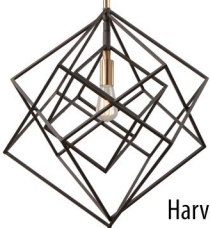

Harvest Brass

AC11111
(or AC11111PN)
16"D. x 17"BH.
1 x 60 W.M.
$269