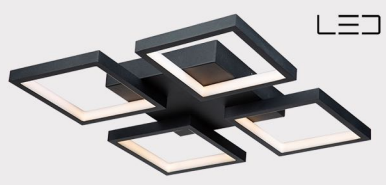

LED
AC7629BK
18.5"L. x 18.5"W. x 2.5"H.
24W LED
$259